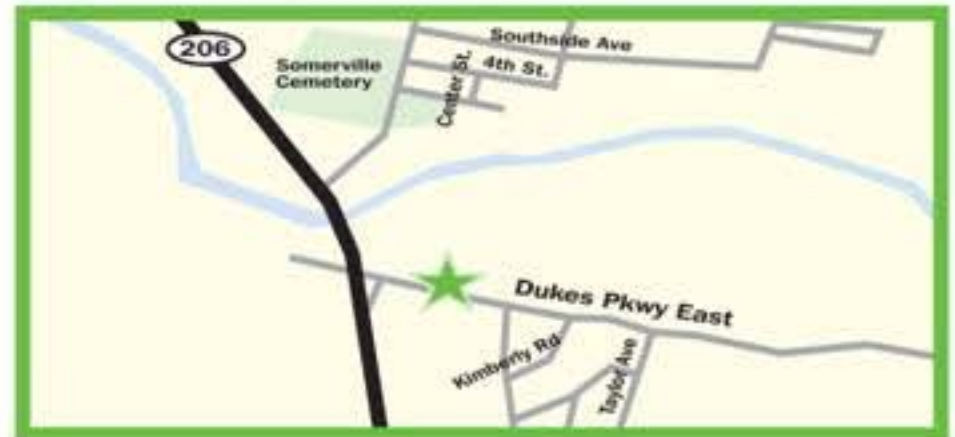

## Nursery and Garden Center

Conveniently located 200 feet off Route 206 on Dukes Parkway East in Hillsborough, NJ

(Next to York Fence)

Open April-June: Mon-Fri 8am-6pm; Sat 8am-5pm; Sun 9am-2pm  
Open July-October: Mon-Sat 8am-5pm; Sun 9am-2pm